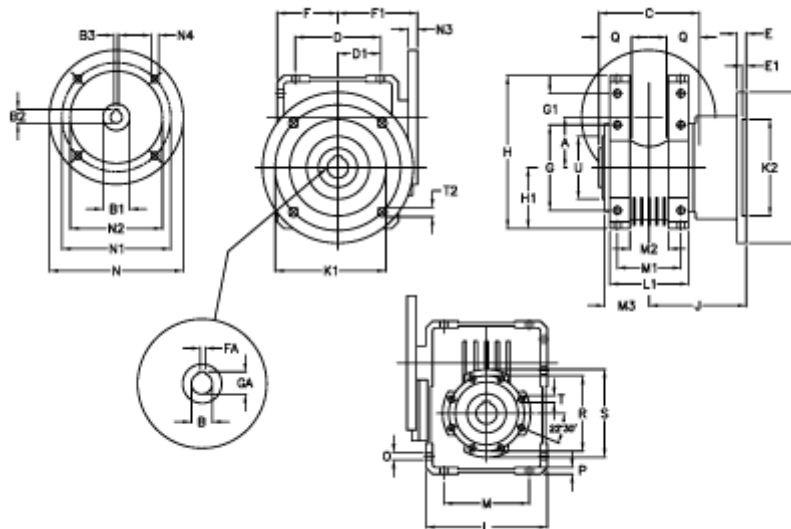

Article number: 392211008043516

Description: Worm Gear with Torque Limiter
W110 L1-UF-80-P90 B5

Measures

| | | | | | |
|------------|-----------|------------|----------|-------------|---------|
| A = 110.10 | E = 20 | H = 308.0 | M = 184 | N4 = M10x12 | U = 130 |
| B = 42 | E1 = 12 | H1 = 125.0 | M1 = 115 | O = 14.0 | |
| B1 E7 = 24 | F = 125 | J = 179.5 | M2 = 69 | P = 14 | |
| B2 = 27.3 | F1 = 143 | K = 280 | M3 = 73 | Q = 45 | |
| B3 H9 = 8 | FA = 12 | K1 = 230 | N = 200 | R = 165 | |
| C = 155 | G = 184 | K2 = 170 | N1 = 165 | S = 200 | |
| D = 174.0 | G1 = 58.0 | L = 250 | N2 = 130 | T = M12x19 | |
| D1 = 82.0 | GA = 45.3 | L1 = 143 | N3 = 0.0 | T2 = 13.0 | |